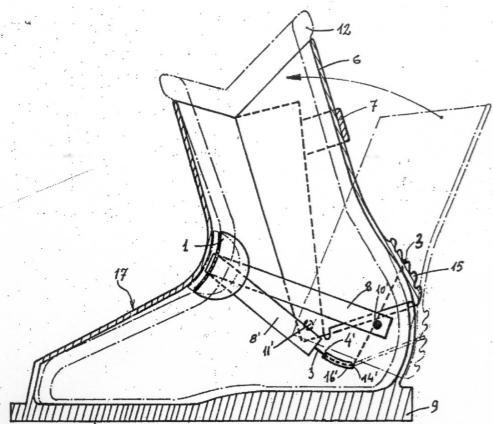

Trends change, technologies do too, sports and outdoor activities evolve. Occasionally, whole industries are redefined by a seemingly small change that quickly becomes so pervasive that it seems impossible there was ever a time “before”.

Steel edges, self-releasing heelpieces, forward-flexing ski boots... all born from the passion, engineering, and innovation of a company fascinated by the outdoors. Our innovation has been driven by generations of athletes, ambassadors, developers, and behind-the-scenes experts working tirelessly to advance the practice of our favorite sports and offer an opportunity for people to be their best selves.

To some, 1947 and 2023 are just years, to Salomon they mark a 76-year-long dedication to innovation and excellence. In Ancey we have been dedicated to inventing tomorrow since 1947 and continue to be excited about shaping the future.

“What fascinates me the most is what I will do tomorrow.” George Salomon said it and the Salomon family continues to live by it.

SALOMON

TOMORROW IS YOURS