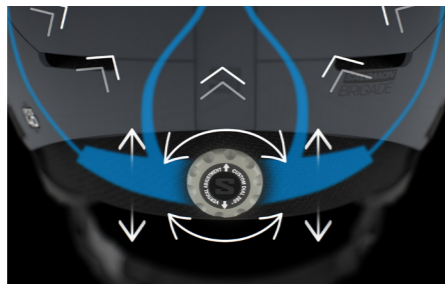

Custom Dial 360 V

MaxFit construction

› FITTED FOR INSTANT COMFORT

The MaxFit construction, located around the ear pads, offers instant comfort and better-quality hearing.