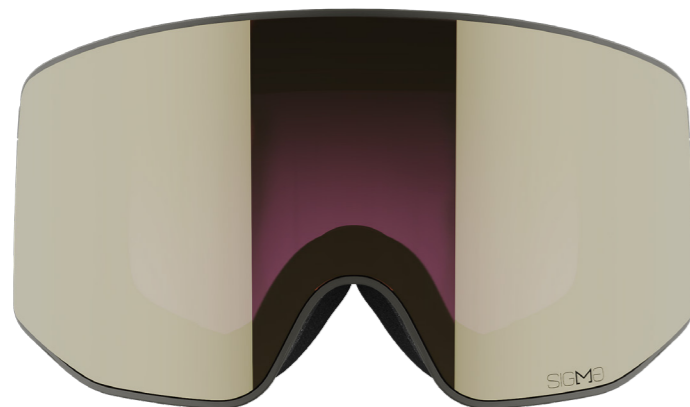

SENTRY PRIME NEW

Lens Available with Sigma Photo & Sigma lenses | Magnetic lens | 2 lenses included | Anti-fog coating

Frame Custom ID fit | Tri layer face foam | Silicon strap | OTG friendly

Packaging Sold with thermoformed box | Lens protector included | Goggles bag included

WEIGHT
g

SIZE

180

Large to medium

SENTRY PRIME SIGMA PHOTO

L47248100

Color Black

Lens Sigma Photo Poppy Red Cat.1-3 + Sigma Apricot Cat.1

L47248400

Color Ebony

Lens Sigma Photo Poppy Red Cat.1-3 + Ice Blue Cat.2

L47248200

Color White

Lens Sigma Photo Sky Blue Cat.1-3 + Sigma Ice Blue Cat.2

SENTRY PRIME SIGMA

L47335700

Color Black LTD

Lens Sigma Gun Metal Cat.3 + Flash Yellow Cat.1

Designed by Nico Vuignier

L47249100

Color Atlantic

Lens Sigma Sky Blue Cat.3 + Sigma Silver Pink Cat.2

L47248600

Color Black

Lens Sigma Sky Blue Cat.3 + Sigma Silver Pink Cat.2

L47248800

Color Black

Lens Sigma Gun Metal Cat.3 + Sigma Silver Pink Cat.2

L47249400

Color Evening Haze

Lens Sigma Sky Blue Cat.3 + Sigma Silver Pink Cat.2

L47248500

Color Olive Night

Lens Sigma Gun Metal Cat.3 + Sigma Ice Blue Cat.2

L47249300

Color Rainy Day

Lens Sigma Black Gold Cat.3 + Sigma Apricot Cat.1

L47248900

Color Rosin

Lens Sigma Black Gold Cat.3 + Sigma Silver Pink Cat.2

L47249200

Color Solar yellow

Lens Sigma Gun Metal Cat.3 + Sigma Apricot Cat.1