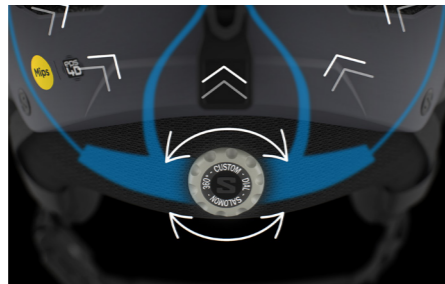

Custom Dial 360