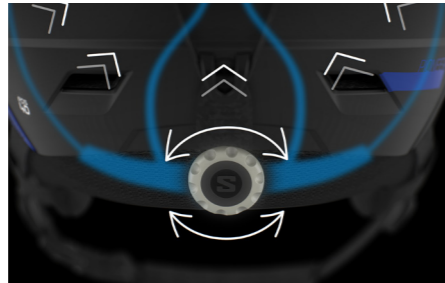

Custom Dial (360 V)

› SIMPLE FIT ADJUSTMENT

The Custom Dial provides added versatility and a more fine-tuned adjustment to the helmet. Whether on the back of the head only, all around it or with an additional vertical adjustment, it allows a tighter fit and perfect stability. Just loosen the knob for a more relaxed fit.

Custom Dial