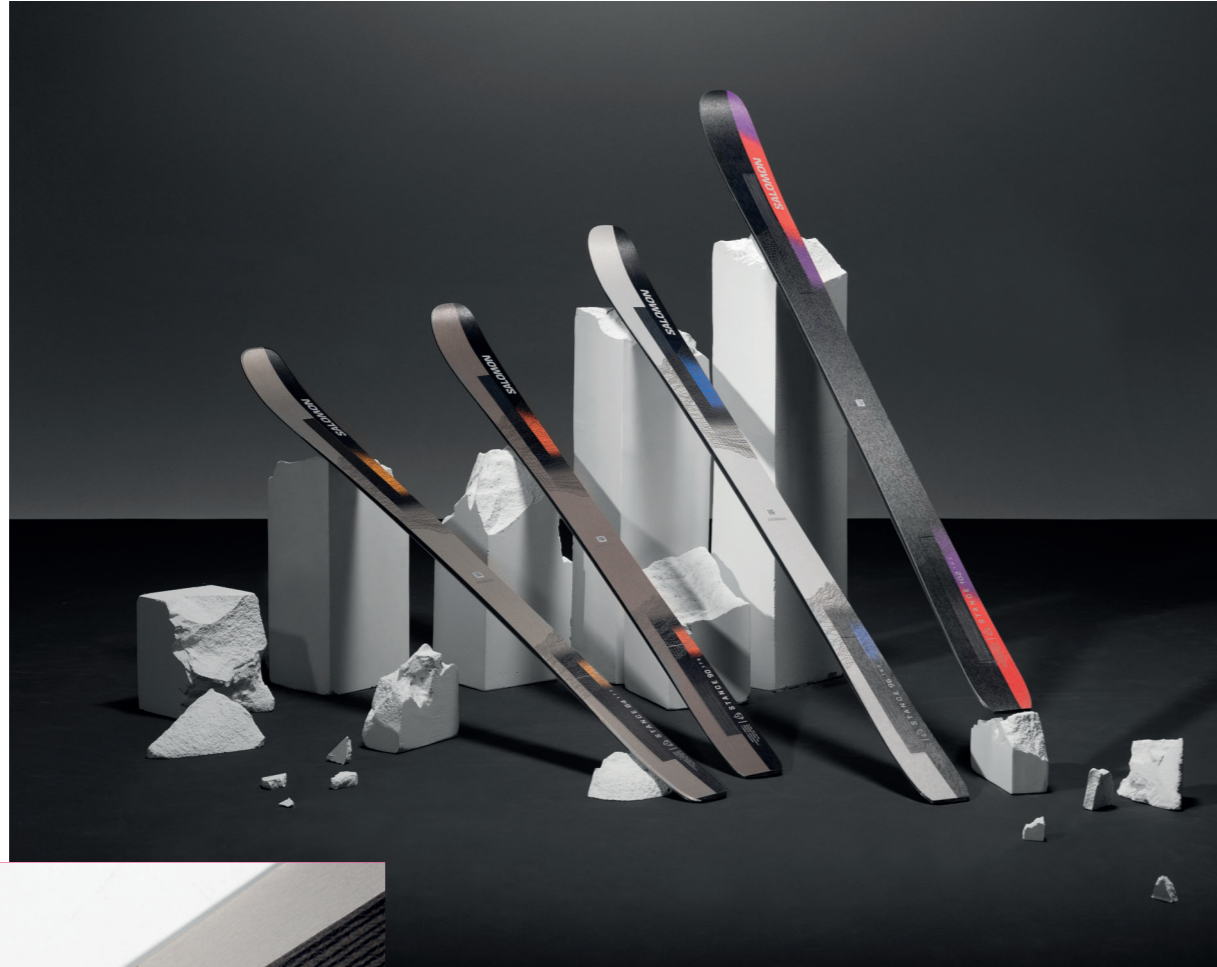

STANCE

CRAFTED TO CHARGE.