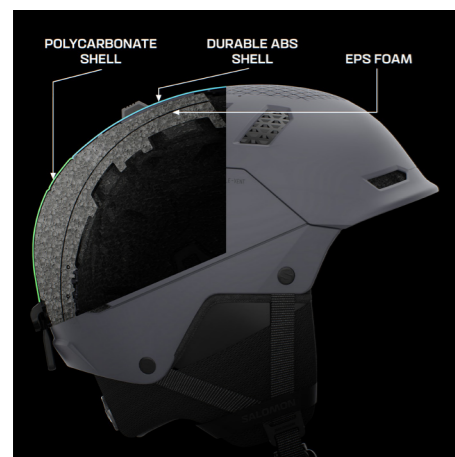

The hybrid helmet construction pairs a tough injected ABS upper shell with a lightweight In-Mold lower shell, combining the best of both worlds into a lightweight and durable helmet.

2 SAFETY

Mips

› BRAIN PROTECTION