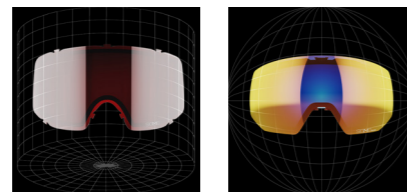

5 SPHERICAL VS CYLINDRICAL

› **BETTER FIELD OF VISION**

Cylindrical lenses are designed on a base curvature on the X axis (horizontal), they follow the curve of the face, offer a good field of vision and reduce optical distortions. On the other hand, spherical lenses are designed on both X and Y axes (horizontal and vertical). This gives them a more rounded shape which maximizes vertical and horizontal peripheral viewing angles for a better quality of vision.