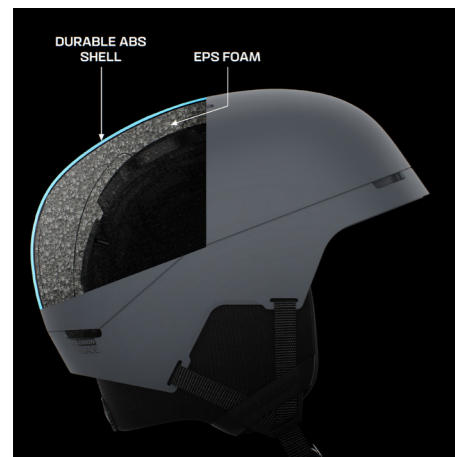

HELMET TECHNOLOGIES

1 CONSTRUCTIONS

Injected ABS

› ROBUSTNESS AND DURABILITY

Made from a single injection of ABS beads, this construction delivers high durability, shock absorption, impact deflection and resistance to penetration.