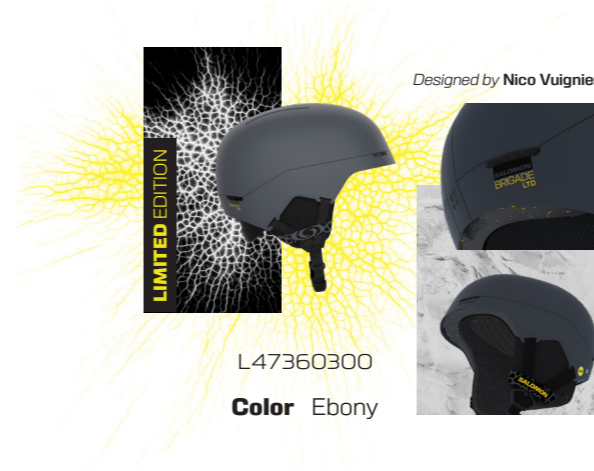

BRIGADE MIPS LTD

L47360300

Color Ebony

BRIGADE MIPS

L47257100

Color North Atlantic

L47324800

Color Evening Haze

L47256900

Color Olive Night

L47256700

Color Black

L47256800

Color White

L47257200

Color Rainy Day

BRIGADE

L47257400

Color Black

L47257900

Color Tropical Peach

L47257500

Color White

L47257700

Color Dress Blue

L47257600

Color Ebony

L47257800

Color Rainy Day