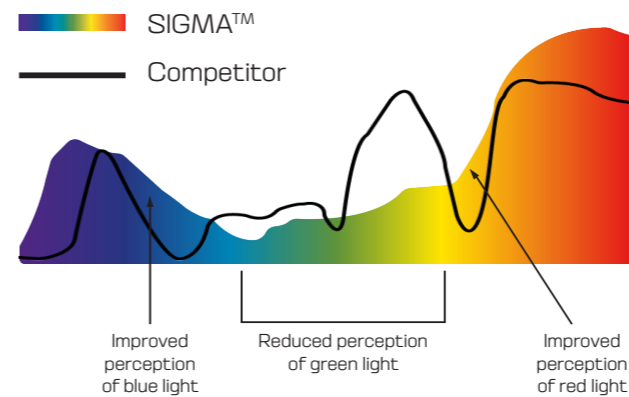

SIGMA™

Sigma™ is Salomon's innovative lens solution that significantly amplifies color contrast on snow, enabling the eye to instantly read terrain variations.

A high-contrast lens cannot perform at its best in all types of environments. That's why Salomon's Sigma™ lens was specifically developed to better interpret snowy terrain.

The eye is made up of blue, green and red cones that detect different colors of light. But in a snowy environment, white light reflected from the snowy triggers all three cones and makes it hard to see detail.

Sigma™ lenses reduce the green light in the middle of the spectrum, therefore boosting the blue and red light transmitted. It offers less confusion between these 2 colors, so the snow appears sharper, with more clarity and detail.

Available in category 3, 2, 1 and photochromic 1 to 3, Sigma™ lenses are the perfect solution for premium vision whatever the light conditions.