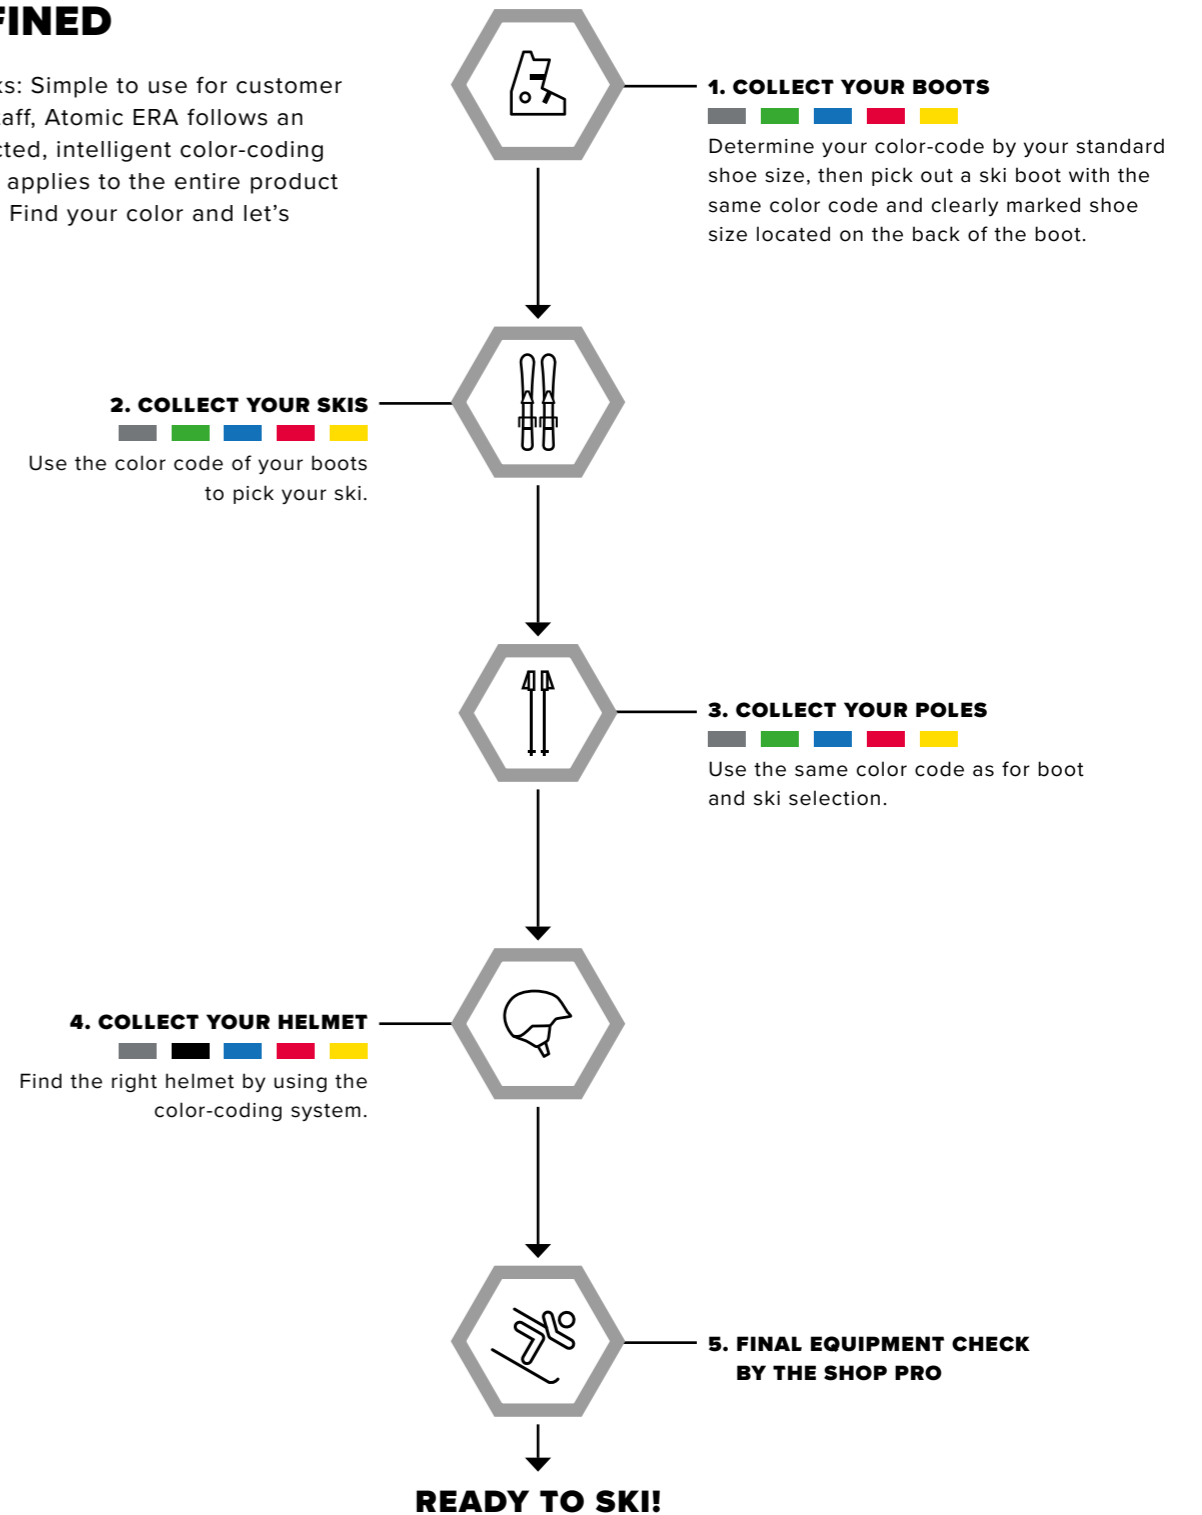

SAVE 25% OF YOUR TIME WITH ATOMIC'S ERA SYSTEM