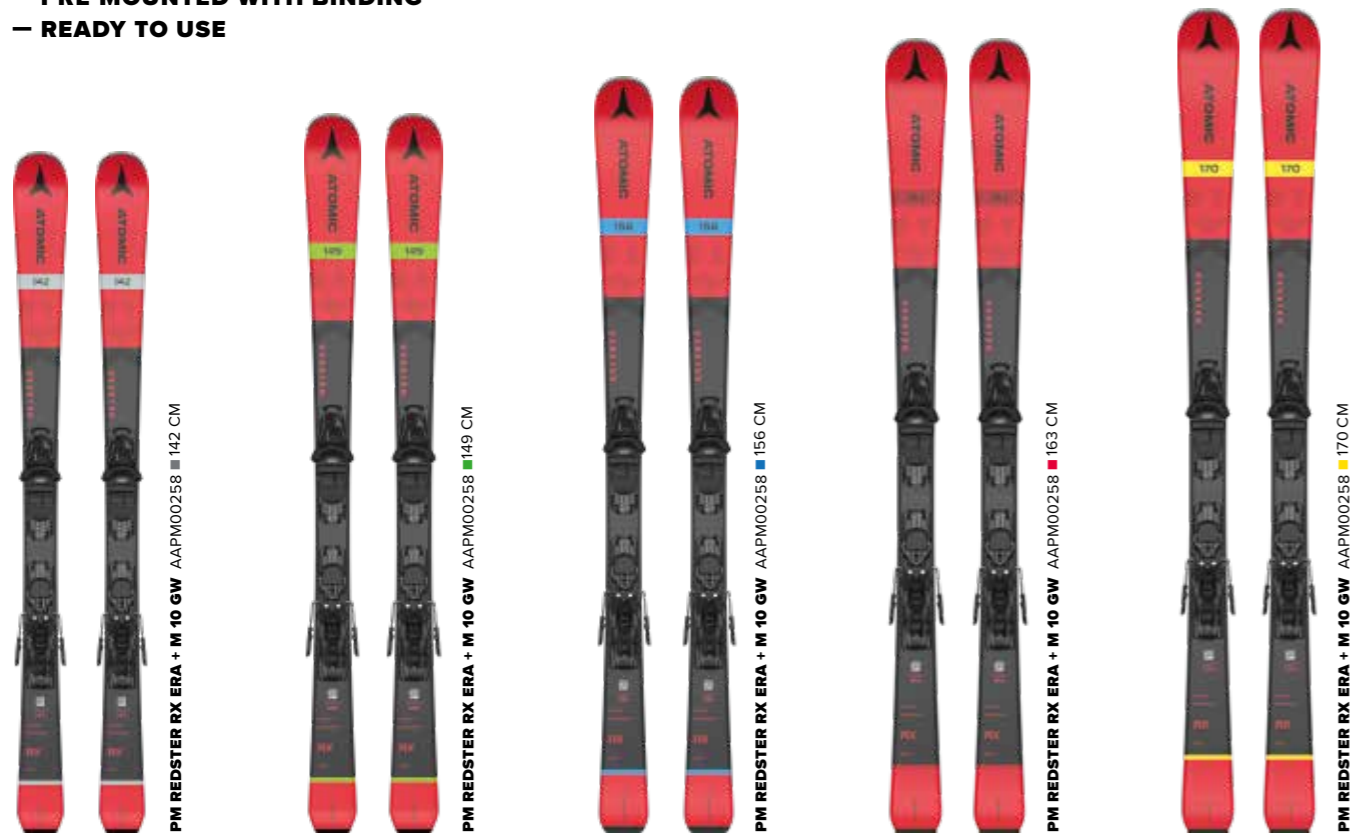

TECHNICAL SPECIFICATIONS

- COLOR-CODED
- PRE-MOUNTED WITH BINDING
- READY TO USE

PRODUCT	ART. NO.	BINDINGS/ SKINS	LENGTH (cm)	RADIUS (m)	SIDE CUT TIP (mm)	SIDE CUT WAIST (mm)	SIDE CUT TAIL (mm)	ROCKER	FEATURES	WEIGHT	PRICES
PM REDSTER RX ERA + M 10 GW	AAPM00258	M 10 GW	142 ■	13.8	94	71	104.4	Piste Rocker 10/90/0	Bend-X Technology, Dura Cap Sidewall, Densolite Core, Structured Topsheet, Steel Powered, Tip Protector	2742g / 167cm*	
			149 ■	14.3	96	71	106.5				
			156 ■	14.9	98	71	108.5				
			163 ■	15.5	100	71	110.5				
			170 ■	16	102	71	112.5				
PM REDSTER J2 + C 5	AAPM00260	C 5	70 ■	6	84	63	69.5	Race Rocker 5/95/0	Bend-X Technology, Dura Cap, Densolite Core, Structured Topsheet	1334g / 110cm*	
			80 ■	6.6	88.5	64	73.5				
			90 ■	7.2	93.5	65	77.5				
			100 ■	7	101	66	82.5				
			110 ■	8	105	67	86				
			120 ■	9	108	68	89				
AAPM00264	(130-150)	130 ■	10.5	109	68	90					
		140 ■	12	109.5	68	90.5					
		150 ■	13.5	110	68	91					

* weight with plate and binding

COMPLETE YOUR PERFECT RENTAL SETUP: