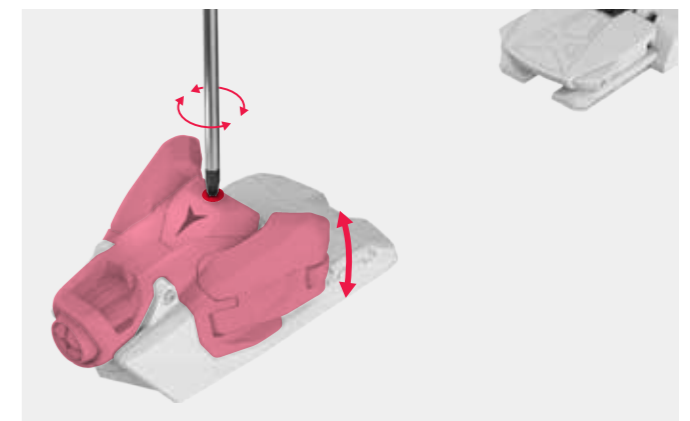

MANUAL TOE HEIGHT ADJUSTMENT

Adjustable toe height to let you switch between different boot norms.