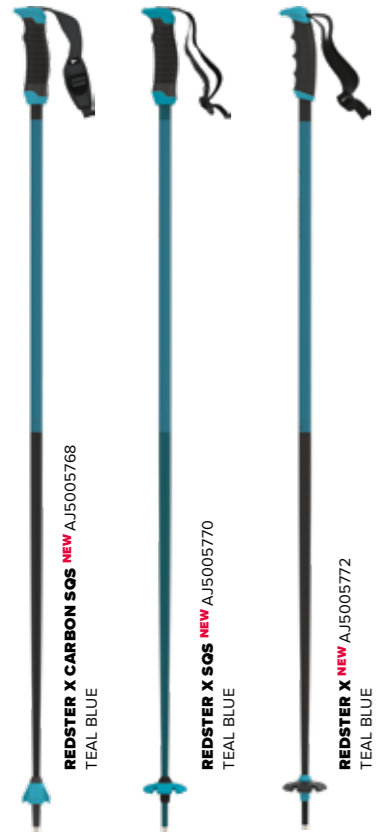

TECHNICAL SPECIFICATIONS

PISTE

REDSTER X