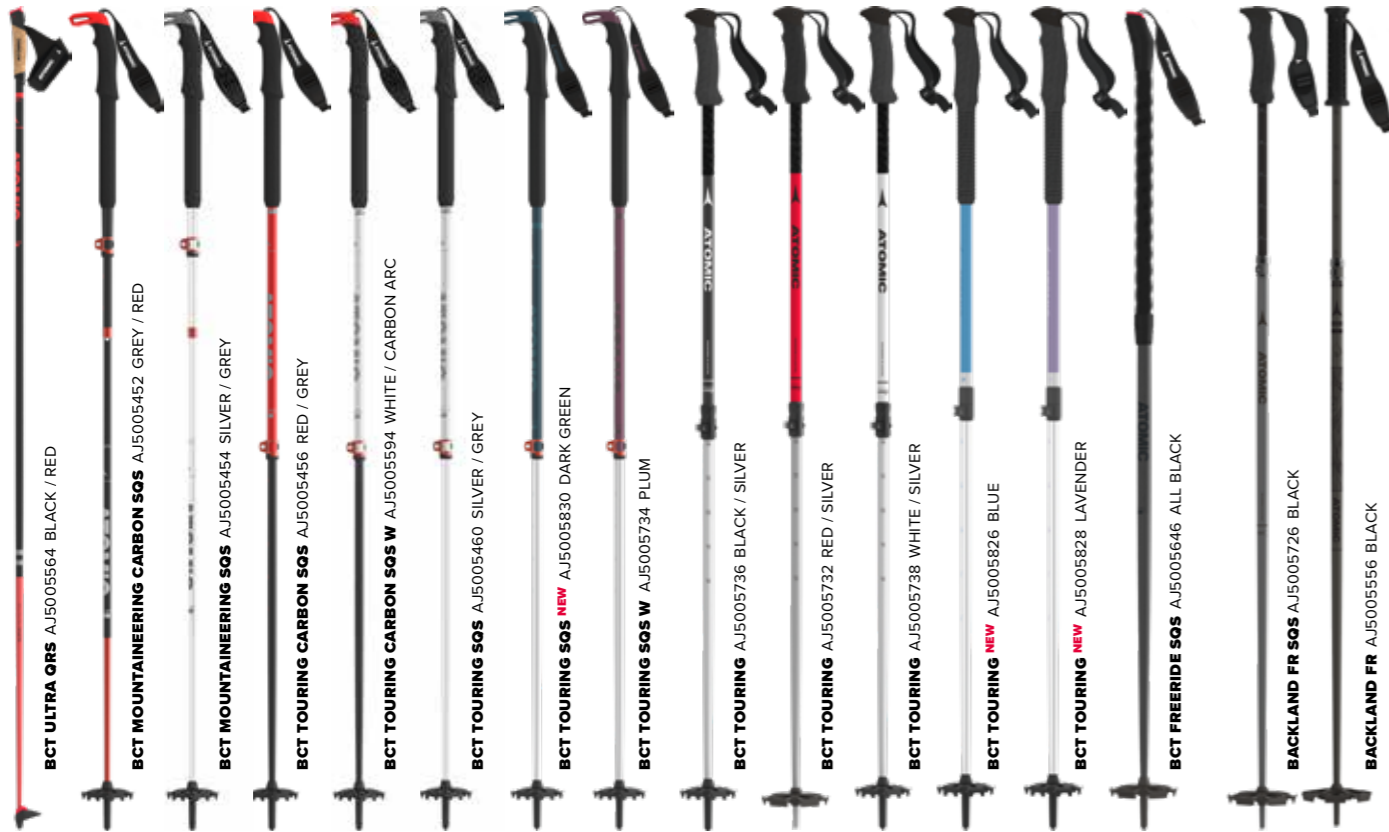

TECHNICAL SPECIFICATIONS

TOURING

BCT

FREESKI

FREESKI

TOURING POLE TECHNOLOGY

SQS – SAFETY QUICK RELEASE SYSTEM

The Atomic Safety Quick Release System (SQS) instantly releases your strap under tension to prevent injuries.