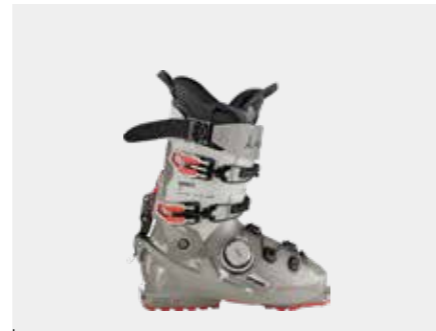

HAWX XTD

TECHNICAL SPECIFICATIONS

FAST AND LIGHT

**BACKLAND
ULTIMATE**
96MM NARROW
TOURING LAST

PRODUCT	BACKLAND ULTIMATE
ART. NO.	AE5027580
FLEX	80
COLOR	Black / Red
SIZE RANGE	24/24.5 - 30/30.5
SHELL TECHNOLOGY	Prolite, Memory Fit, Investment Cast Tech Inserts
CUFF TECHNOLOGY	Frictionless Pivot, Free/Lock 3.5
SHELL / CUFF MATERIAL	Carbon Loaded PA / Carbon Fiber
CUFF HEIGHT	Regular Cuff - All Sizes
LINER MODEL	3D Platinum Speed
LINER TECHNOLOGY	Dry Fit Foam, Dura Shield, Breathable Construction, Washable, Carbon Tongue Shield
POWER STRAP	-
CUFF CLOSURE	Ultimate Strap
SHELL CLOSURE	7000-Series Aluminium Buckles
LAST / FIT	96mm Narrow Touring Last
FORWARD LEAN RANGE OF MOTION SHELL ROTATION	13° (Default) / 15° / 80°
BOOT SOLE	Skywalk Non-Norm Sole
NORM	Touring Non Norm (TLT Binding only)
WEIGHT / MONDO SIZE	788g / 26-26.5
WHAT'S IN THE BOX	Liner Laces
PRICES