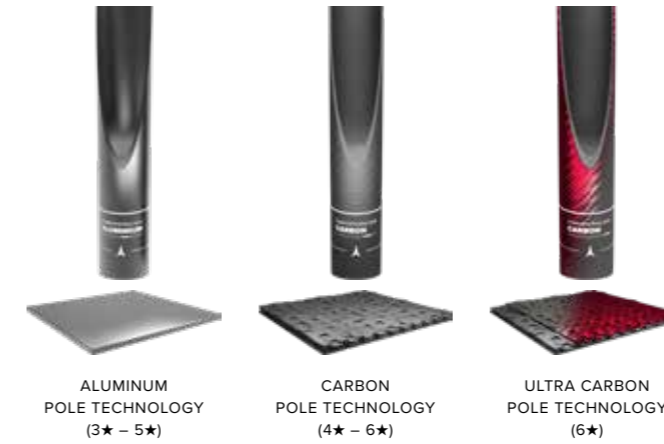

## SHAFT MATERIALS

At Atomic we use a star system to help you select the right pole. Higher stars mean more durability and lower weight.

**ALUMINUM POLE TECHNOLOGY** Aluminum poles are extra durable poles with high-tensile strength.