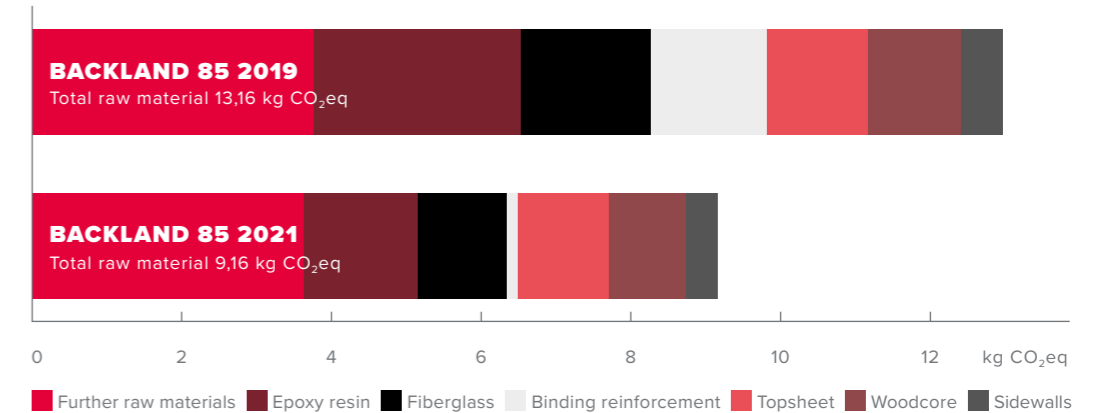

GLOBAL WARMING POTENTIAL RAW MATERIALS