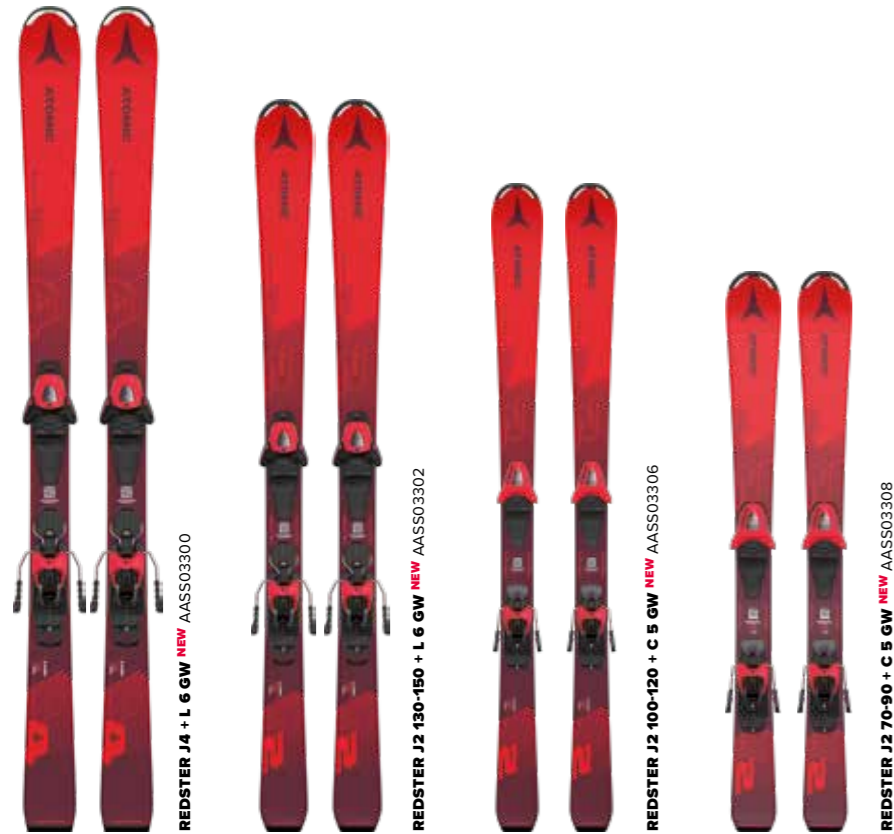

TECHNICAL SPECIFICATIONS

KIDS

REDSTER JR

PRODUCT	ART. NO.	BINDINGS / SKINS	LENGTH (cm)	RADIUS (m)	SIDE CUT TIP (mm)	SIDE CUT WAIST (mm)	SIDE CUT TAIL (mm)	ROCKER	FEATURES	WEIGHT	PRICES
REDSTER JR											
REDSTER J4	AASS03300	L 6 GW	120	9.3	102	65	86.5	Active Camber 0/100/0	Light Woodcore, Densolite Core, Dura Cap Sidewall, Structured Topsheet, 8-13 Years	1942g / 140cm*	
			130	11	103	65					
			140	12.5	104	65					
			150	14	105	65					
			160	16	106	65					
REDSTER J2 130-150	AASS03302 AASS03304 AA0030102	L 6 GW C 5 GW -	130	10.5	109	68	90	Race Rocker 5/95/0	Bend-X Technology, Densolite Core, Dura Cap, Structured Topsheet, 8-12 Years	1681g / 130cm*	
			140	12	109.5	68					
			150	13.5	110	68					
REDSTER J2 100-120	AASS03306 AA0030104	C 5 GW -	100	7	101	66	82.5	Race Rocker 5/95/0	Bend-X Technology, Densolite Core, Dura Cap, Structured Topsheet, 5-8 Years	1334g / 110cm*	
			110	8	105	67					
			120	9	108	68					
REDSTER J2 70-90	AASS03308 AA0030106	C 5 GW -	70	6	84	63	69.5	Race Rocker 5/95/0	Bend-X Technology, Densolite Core, Dura Cap, Structured Topsheet, 3-5 Years	1086g / 80cm*	
			80	6.6	88.5	64					
			90	7.2	93.5	65					

* weight with plate and binding