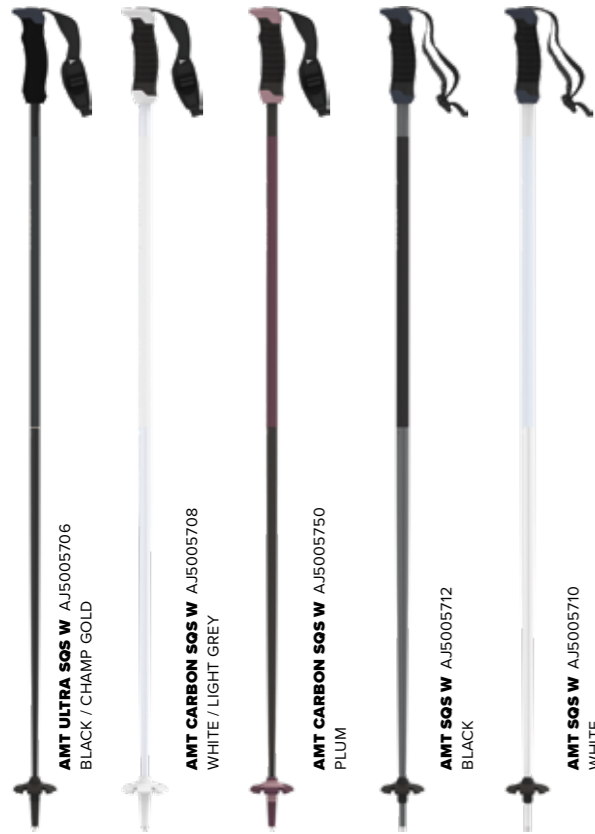

TECHNICAL SPECIFICATIONS

ALL MOUNTAIN

AMT WOMEN