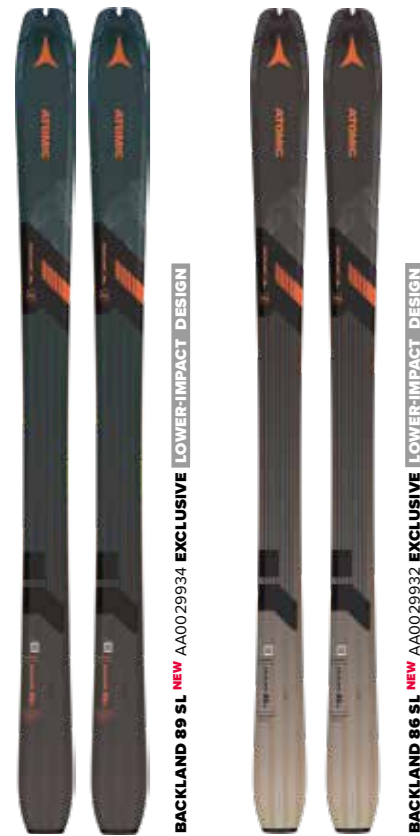

TECHNICAL SPECIFICATIONS

ALL-ROUND

BACKLAND SL