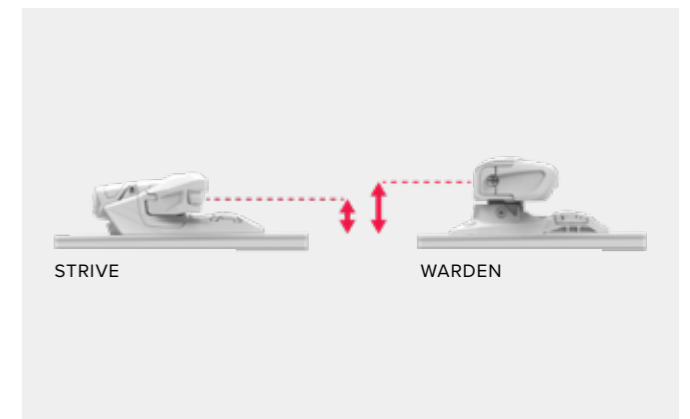

### IN GRIPWALK BINDING

In a GripWalk binding, a GripWalk boot regains Atomic's athletic stance.

### LDN TOE

Low. Direct. Neutral. These are the design characteristics of the revolutionary new LDN toepiece. A lower center of gravity places the binding closer to the ski for better next-to-snow feel and the wide base delivers more direct response and reaction throughout the turn. The flatter, neutral stance puts the skier in a more balanced position by preserving the natural flex and arc of the ski.

### LOCKING BRAKES

A smart click and lock brake system conveniently fastens skis together for easy shoulder carry.