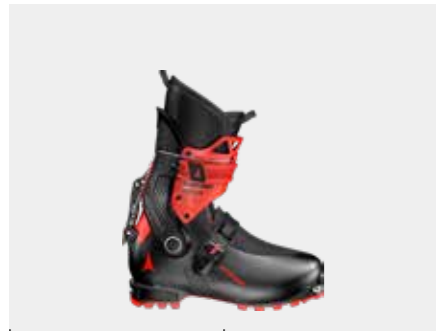

BACKLAND ULTIMATE