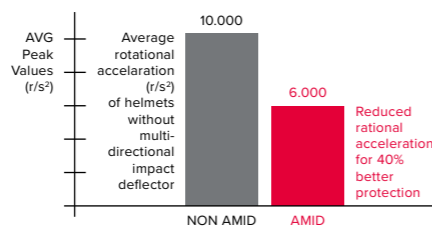

AMID

AMID (Atomic Multi-directional Impact Deflector) is our revolutionary dual-density foam system that provides up to 40% higher impact protection than industry safety standards require.