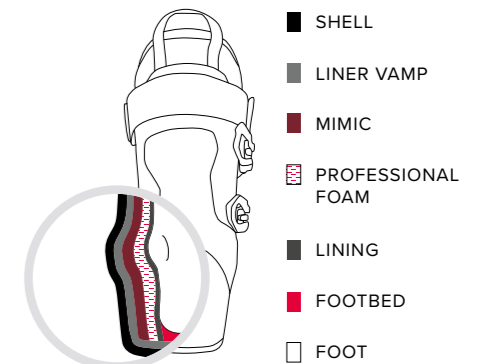

3. MIMIC: NEXT-TO-SHELL FIT; PROFESSIONAL FOAM: NEXT-TO-FOOT FIT