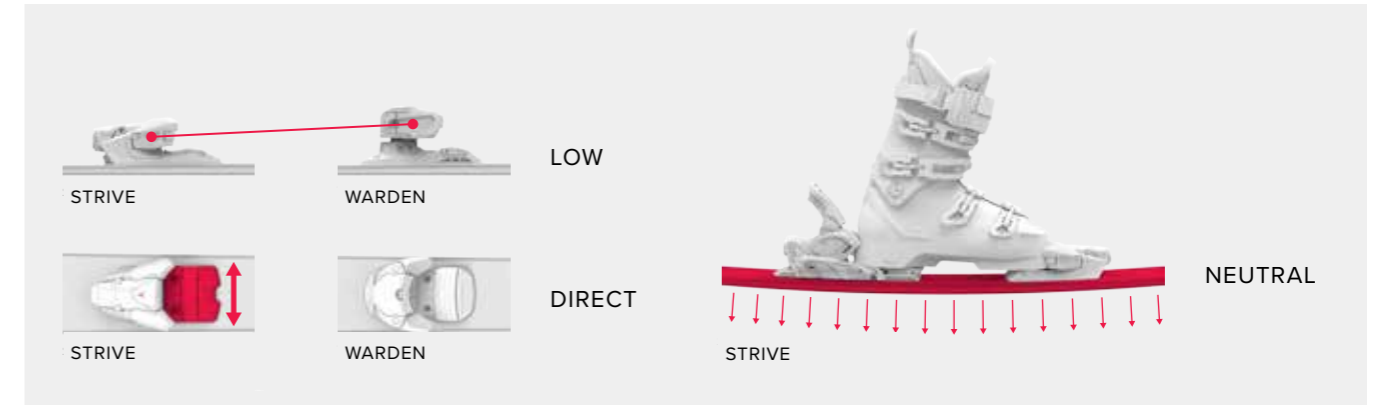

PERFORMANCE FEATURES

LDN TOE

Low. Direct. Neutral. These are the design characteristics of the revolutionary new LDN toepiece. A lower center of gravity places the binding closer to the ski for better next-to-snow feel and the wide base delivers more direct response and reaction throughout the turn. The flatter, neutral stance puts the skier in a more balanced position by preserving the natural flex and arc of the ski.

LOCKING BRAKES

A smart click and lock brake system conveniently fastens skis together for easy shoulder carry.