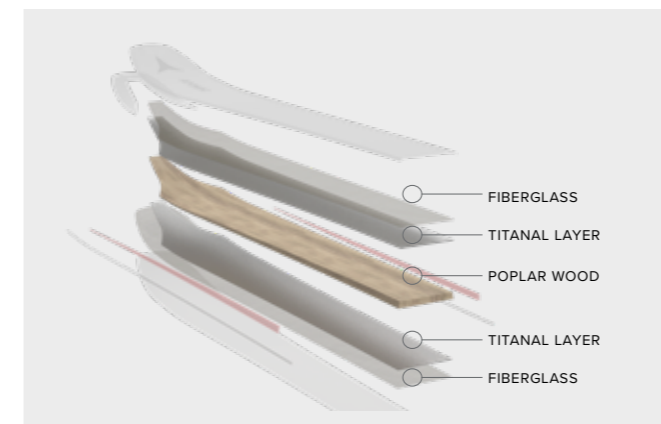

ALL-MOUNTAIN

VERSATILE ALL-MOUNTAIN PERFORMANCE

OMATIC CORE

With a versatile all-mountain mindset, O-Matic Construction creates a core that produces the ultimate balance of stiffness and flex throughout the length of the ski. Constructed with only essential materials; precision milled poplar wood, lightweight fiberglass and Titanal or carbon layers, O-Matic delivers effortless performance, balance and stability from tip to tail.