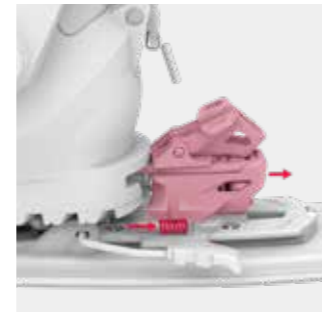

AUTOFLEX SYSTEM

Elasticity within the binding to support the natural ski flex and further enhance safety. The system features a spring beneath the heel mechanism that automatically provides 4mm of travel between the toe and heel when trying to step in on a concave slope and during the arc of a turn. The spring adds 4mm of additional travel to the recommended 4mm adjustment gap, resulting in a total of 8mm of binding travel.