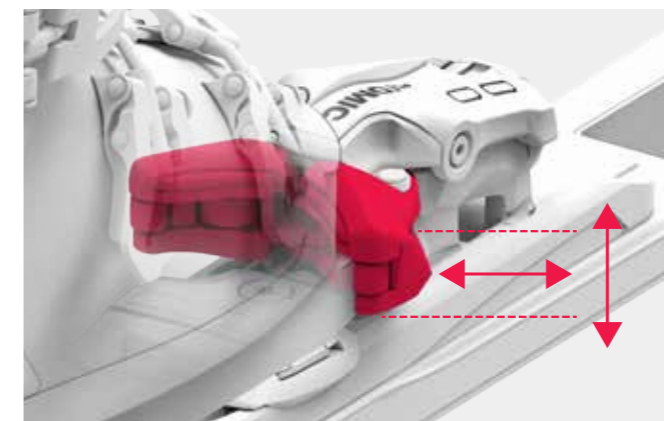

AUTOMATIC TOE ADAPTION

Toe adapts automatically to alpine normed boots for constant release values, even on worn out boots.