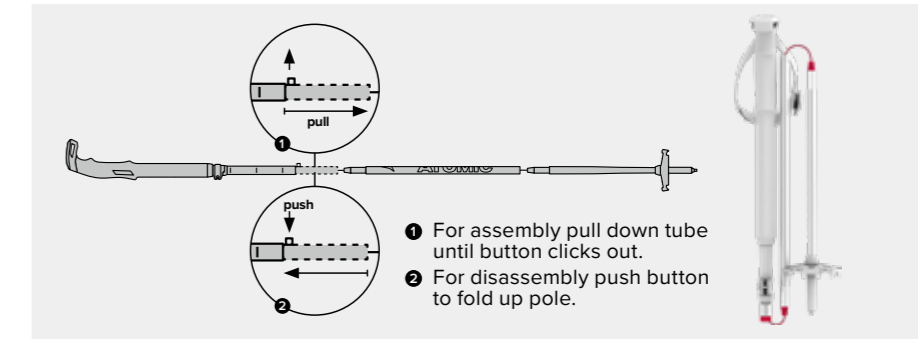

FOLDABLE POLE TECHNOLOGY

Our foldable poles are constructed just like a probe, from 5 pieces connected through a string inside. A push-button release mechanism allows the pole to be folded up to a length of just 40 cm.